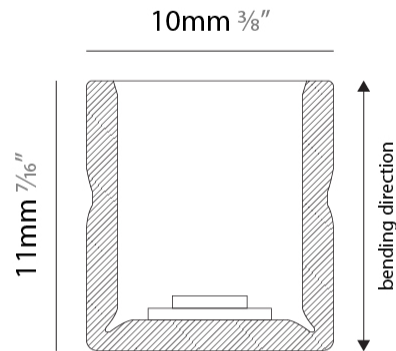

E12W0008-

base number _____
Color _____
Temperature _____

1. To build a product code in our configurator select the specify button on the base model # product page
2. To build a manual product code on this datasheet choose from the options listed below in blue font and add the suffix to the base model #

GENERAL

Series: Flexlite
Subseries: Flexlite Wave
Brand: Unonovesette
Division: Exterior
Mounting Type: Surface
Mounting Location: Wall
Subcategory: Wall Effect

PHYSICAL

Shape: Abstract
Length (mm): 1000
Length (in): 39 ³/₈
Width (mm): 10
Width (in): 0 ⁷/₈
Height (mm): 11
Height (in): 0 ⁷/₁₆
Light Distribution: Omnidirectional
Diffuser: Polyurethane - Opal
Fixture Finish: WHI
Fixture Material: PVC / Polyurethane
Cable Details: Neoprene 300mm 2x0.5 mm2
Upon Request: Custom length - maximum of 5 meters

ELECTRICAL

Lamp Type: LED
Input Wattage (W): 13.57/m
Total Output Wattage (W): 11.21/m
Dimming: Non-Dimmable / 0-10V Dimming
Driver Included: No
Driver Location: Remote
Driver Type: Constant Voltage - Universal
Driver Class: Class 2
Input Voltage (V): 120 - 277
Output Voltage (V): 24

LED

Color Temperature (°K): 2700 / 3050 / 4250 / 5100
Max. Delivered Lumen (lm): 420 (3050K)
CRI: >85 CRI
Lamp Life (hrs): 100000
Upon Request: Dim to Warm

OPTICAL

Optic°: 120° Diffused light

RATINGS AND CERTIFICATIONS

Certified By: Certified for North American Standards
IP rating: IP68 (for permanent submersion 5m)